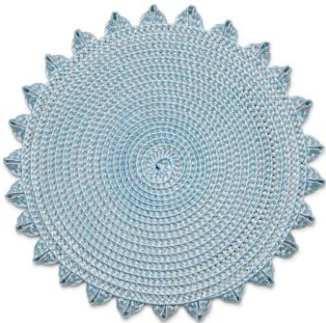

THE *Linen* SHOP

TABLETOP SELECTIONS for *Amanda Smyth + Chris Fetchet*

KS DIP DYE
DINNER NAPKINS
PERIWINKLE

45.00 each/SOLD 12

12 requested

DR HYDRANGEA
NAPKIN RINGS
BLUE

39.00 each

8 requested