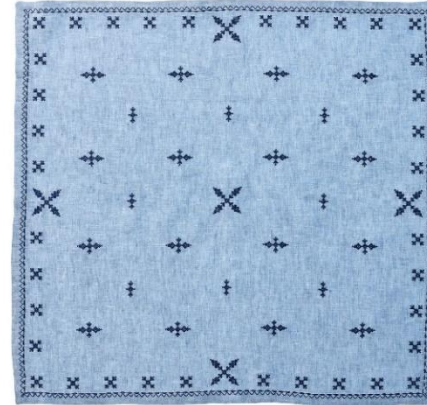

=

GUSTAVE  
**5 PC PLACE SETTING**  
 18/10 STAINLESS WITH ACRYLIC HANDLE  
 WHITE

CAL WOVEN SWEET GRASS  
**WOOD BEAD PLACEMATS**

CAL WOVEN SWEET GRASS  
**WOOD BEAD NAPKIN RINGS**  
 SET 4

119.00 per 5 pc setting

49.00 each

49.00 set 4

12 sets requested

12 requested

3 sets requested

HAND BLOWN  
**STEMLESS TUMBLERS**  
BLUE TWISTY

65.00 each

12 requested