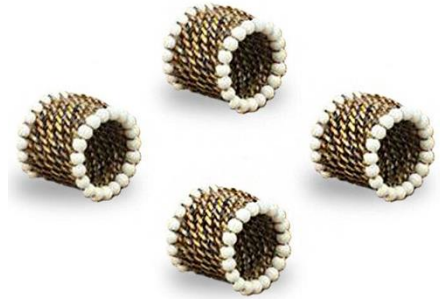

=

GUSTAVE
5 PC PLACE SETTING
18/10 STAINLESS WITH ACRYLIC HANDLE
WHITE

CAL WOVEN SWEET GRASS
WOOD BEAD PLACEMATS

CAL WOVEN SWEET GRASS
WOOD BEAD NAPKIN RINGS
SET 4

119.00 per 5 pc setting

49.00 each

49.00 set 4

12 sets requested

12 requested

3 sets requested